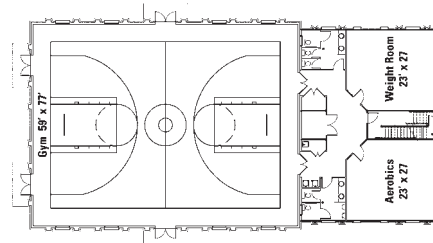

2 Bedroom Unit

981sqft

3 Bedroom Unit

1,188sqft

Exercise Facilities

6,687sqft

Directions

Conveniently located near the intersection of S. College & W. Longleaf across from the Super Wal-Mart